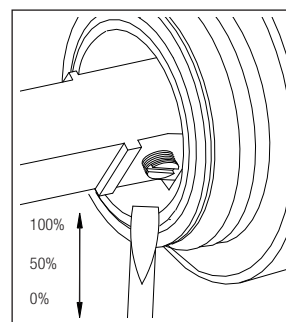

## RhythmExtended

- Kitchen taps
- Soft PEX® hoses
- Cut-out dimension 35 mm**
- Swivel range 360° and 150°
- Ceramic cartridge
- Pull down hose

### Technical specification

Application area: Tap water,  
Pressure certified: 16 bar EN 817  
The product meets the requirements of: NS-EN ISO/IEC 17065  
Working pressure: 50 - 1000 kPa  
Test pressure max 1600 kPa  
Hot water connection: max. 80 ° C  
Sound class: 1

Soft PEX® connections approved with DWGW  
Length of connecting hose: 500mm  
Type approved according to Sintef nr: PS 3552  
The product meets the requirements of: NS-EN ISO/IEC 17065  
Issued: 09.05.2019 Valid until: 01.06.2024  
[www.sintefcertification.no](http://www.sintefcertification.no)

### Cartridge:

Kerox 35 mm  
Endurance test: EN 817 70 000 cycles  
ASME A 112.18.1M 500 000 cycles  
Pressure test:  
Pneumatic: 6 bar / 87 psi  
Hydraulic: 35 bar / 500 psi

With volume limit screw

With hot limit ring