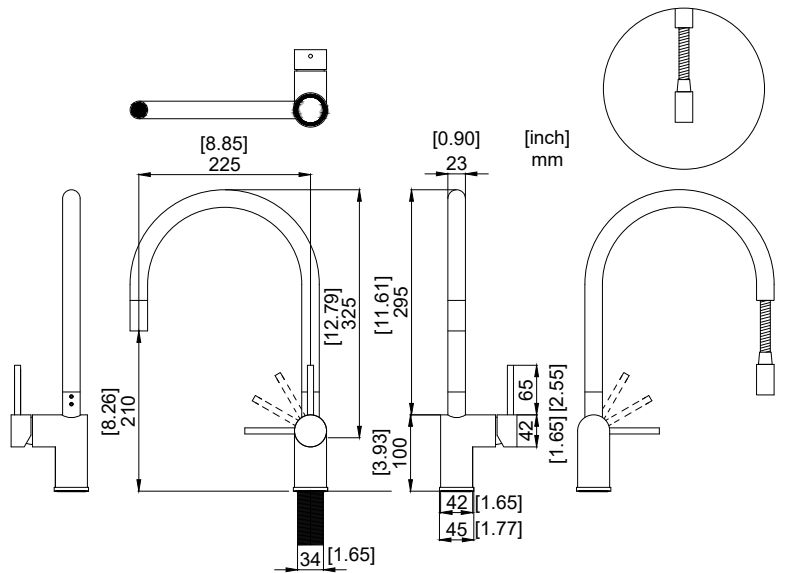

## RhythmExtended

- Kitchen taps
- Soft PEX® hoses
- Cut-out dimension 35 mm**
- Swivel range 360° and 150°
- Ceramic cartridge
- Pull down hose

### Technical specification

Application area: Tap water,  
Pressure certified: 16 bar EN 817  
The product meets the requirements of: NS-EN ISO/IEC 17065  
Working pressure: 50 - 1000 kPa  
Test pressure max 1600 kPa  
Hot water connection: max. 80 ° C  
Sound class: 1

Soft PEX® connections approved with DWGW  
Length of connecting hose: 500mm  
Type approved according to Sintef nr: PS 3552  
The product meets the requirements of: NS-EN ISO/IEC 17065  
Issued: 09.05.2019 Valid until: 01.06.2024  
[www.sintefcertification.no](http://www.sintefcertification.no)

### Cartridge:

Kerox 35 mm  
Endurance test: EN 817 70 000 cycles  
ASME A 112.18.1M 500 000 cycles  
Pressure test:  
Pneumatic: 6 bar / 87 psi  
Hydraulic: 35 bar / 500 psi

With volume limit screw

With hot limit ring