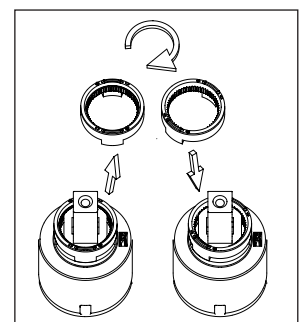

## RhythmExtended

- Kitchen taps
- Soft PEX® hoses
- Cut-out dimension 35 mm**
- Swivel range 360° and 150°
- Ceramic cartridge
- Pull down hose

### Technical specification

Application area: Tap water,  
Pressure certified: 16 bar EN 817  
The product meets the requirements of: NS-EN ISO/IEC 17065  
Working pressure: 50 - 1000 kPa  
Test pressure max 1600 kPa  
Hot water connection: max. 80 ° C  
Sound class: 1

Soft PEX® connections approved with DWGW  
Length of connecting hose: 500mm  
Type approved according to Sintef nr: PS 3552  
The product meets the requirements of: NS-EN ISO/IEC 17065  
Issued: 09.05.2019 Valid until: 01.06.2024  
[www.sintefcertification.no](http://www.sintefcertification.no)

### Cartridge:

Kerox 35 mm  
Endurance test: EN 817 70 000 cycles  
ASME A 112.18.1M 500 000 cycles  
Pressure test:  
Pneumatic: 6 bar / 87 psi  
Hydraulic: 35 bar / 500 psi

With volume limit screw

With hot limit ring